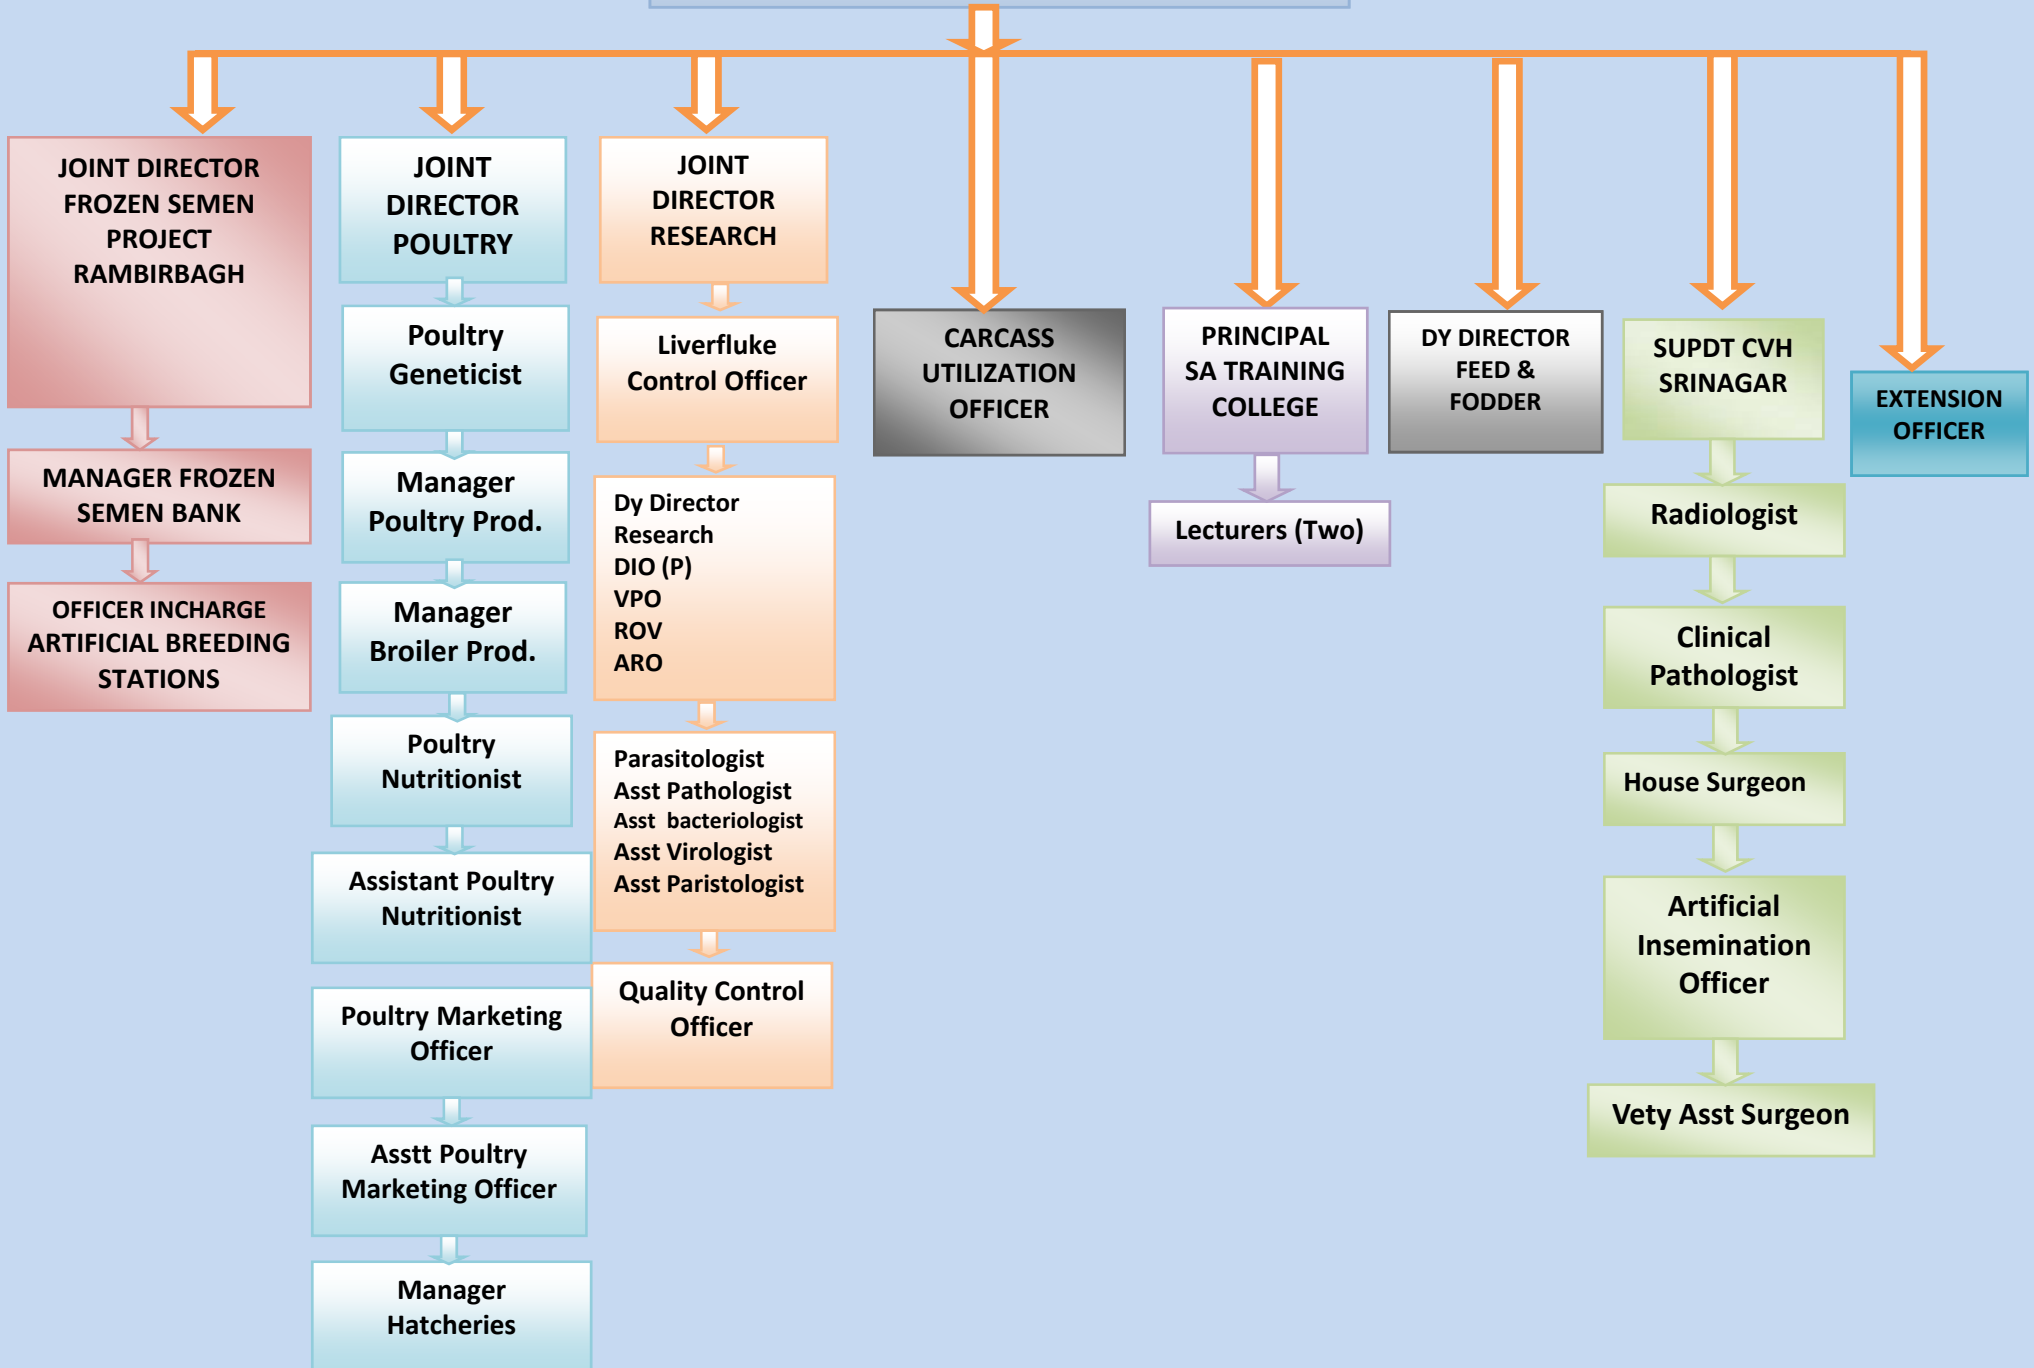

HIERARCHICAL STRUCTURE OF AH DEPTT KASHMIR

HIERARCHICAL STRUCTURE OF AH DEPTT. KASHMIR

DIVISIONAL LEVEL SETUP

HIERARCHICAL STRUCTURE OF AH DEPTT. KASHMIR

DISTRICT LEVEL SETUP

CHIEF ANIMAL HUSBANDRY OFFICER